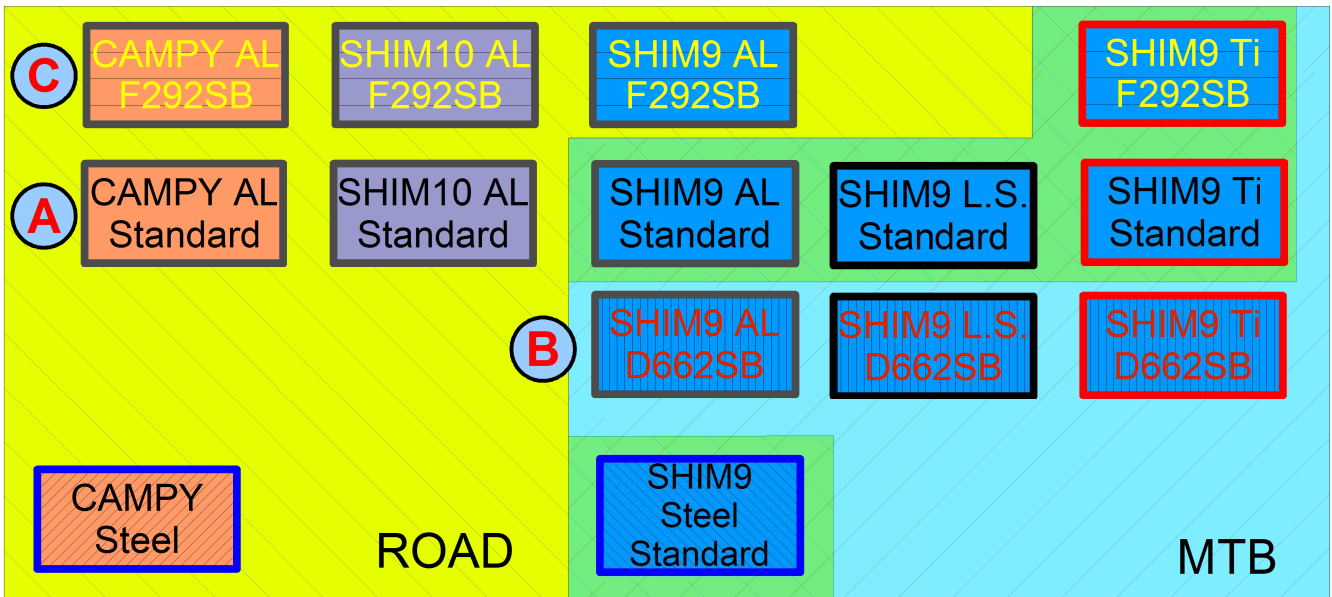

COMPATIBILITY OF NOVATEC HUBS SB CASSETTE BODIES

- Aluminium [AL]
- Light Steel [L.S.]
- Steel [ST]
- Titanium [Ti]
- ROAD SB
- MTB SB
- ROAD + MTB SB
- Campagnolo
- Shimano 10
- Shimano 8/9

SHIM... Different color of Letters and different lines inside window means different compatibility !

A ROAD / MTB
Length of Cassette Body: 51mm Shim9
Inside Diameter: 10mm

B MTB
Length of Cassette Body: 51mm Shim9
Inside Diameter: 15mm

C ROAD
Length of Cassette Body: 51mm
Inside Diameter: 10mm
Needle Bearing from Hub Side

Note:

Cassette bodies for Novatec wheels are different and not compatible with hubs.