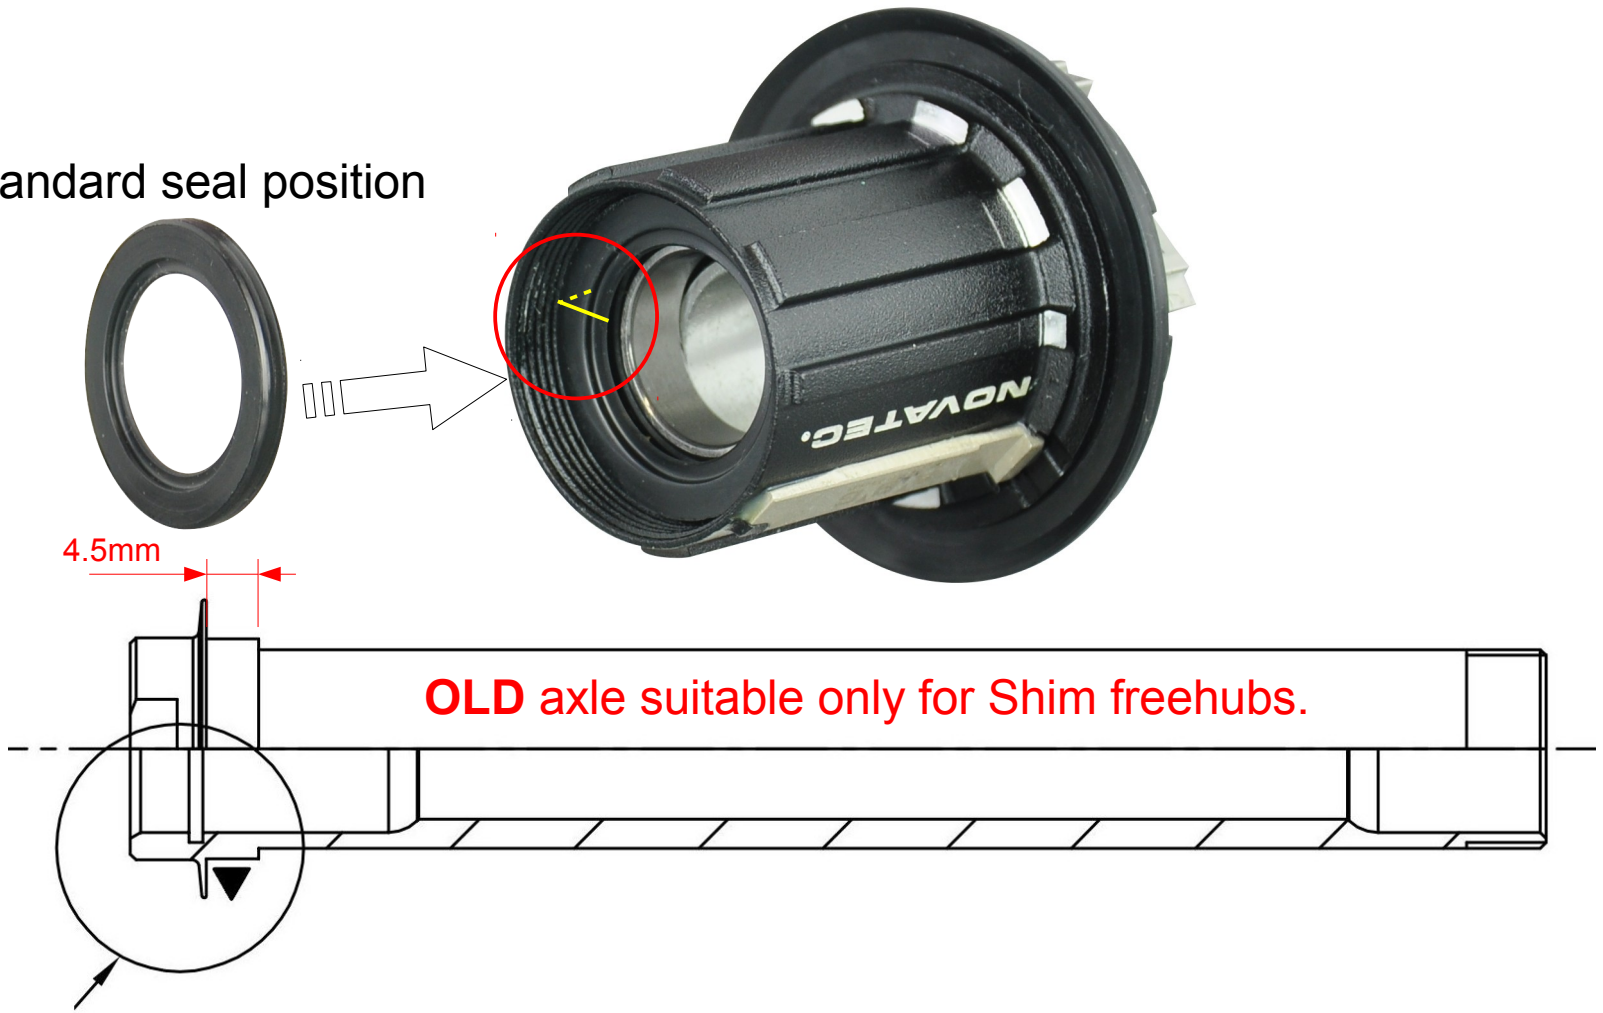

NOVATEC WHEELS
(X4 compatibility)
AXLES & OIL SEAL POSITION

NOVATEC MTB WHEELS
(X4 COMPATIBILITY)
SHIM.9 SEAL ORIENTATION FOR OLD & NEW AXLES

Standard seal position

Sram XD freehub is without seal.

Inverted seal position to avoid touching axle collar.