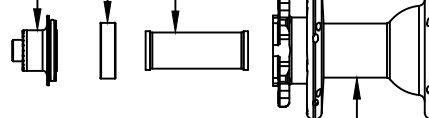

Hub Shell 118428016

Bearing 250013 #6902

Cassette Set B 11S ABG 301973

Cassette Spacer
For Shimano 8/9S 191100

Spoke SSDSP-CXR27401ART

Spoke SSDSP-CXR27501ART

Nipple NSDSP-1460FDA

Spoke SSDSP-CXR27401ART

Spoke SSDSP-CXR27501ART

Nipple NSDSP-1460EDA

Spoke SSDSP-CXR27401ART

Spoke SSDSP-CXR27301ART

Nipple NSDSP-1460FDA

Spoke SSDSP-CXR2740EART

Spoke SSDSP-CXR2730EART

Nipple NSDSP-1460EDA

Cust Model No.

MODEL

SHEET

R3 Disc OCR
Tublar

2/2

T.Range	T.Allow	T.Angle
1-4	±0.05	±10°
4-16	±0.1	±20°
16-64	±0.2	±30°
64-250	±0.3	±1°
250-1500	±0.5	±2°

CONTENT

M.Code	M.Drawer	Mat.
Scale	FREE	M.Date
H.T.	Check	Drawer
Fin.	Apprv.	Date

DrwNo.	REV.	Code
	1.0	

Wheel Set
Schematic D.
李沅
16.02.葛