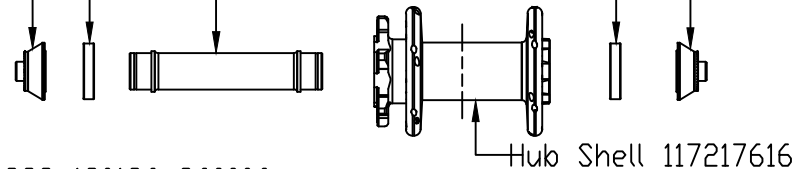

Rim RW38TDASF
CLYRM-7CJJ96

Rim RW38TDASR
CLYRM-7CJK96

Side Cap 275270 190443 260032

Bearing 250026

Hollow Axle 241891

Side Cap 270983 190196 260006

Bearing 250069

Ratchert Ring 300621